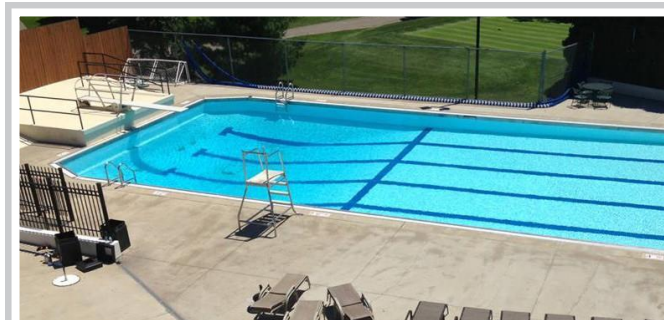

Initiation Fee: $5,000

Monthly Dues: $525

Young Executive Membership

Available to applicants between the ages of 30 and 39, inclusive. Membership provides full access to all of the Club's facilities and amenities including the 18-hole golf course, practice facility, clubhouse, dining and all social related events and activities. This is a non-equity membership.

Initiation Fee: $2,500

Monthly Dues: $350

Intermediate Membership

Available to applicants between the ages of 21 and 29, inclusive. Membership provides full access to all of the Club's facilities and amenities including the 18-hole golf course, practice facility, clubhouse, dining and all social related events and activities. This is a non-equity membership.

Initiation Fee: $1,000

Monthly Dues: $263

Social Membership

Membership provides access to the Club's facilities and amenities including the 18-hole golf course (limited to 3 rounds of golf per year), clubhouse, dining and all social related events and activities. This is a non-equity membership.

Initiation Fee: $1,000

Monthly Dues: $191

Mandatory Annual Golf Fees:

Lockers	$225
Handicap/Caddie Fund	$70
Mill River Plan	$150

Optional Annual Fees:

Pool (Family annual)	$175
Club Storage and Cleaning	$150